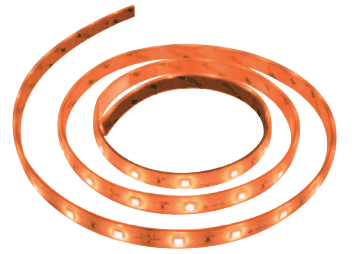

## CLS - Linear Lighting Fixtures - Covelight Superior RGB + RGBW series

#### EN

High light output due to the latest generation SMD LEDs.  
12 mm PCB for improved heat dissipation and better current control.

IP44 silicone cover to protect against moisture and dust.  
Connection wires on both sides for easy installation.  
To be used with the CLS LDV-45 DMX dimmer or directly on the CLS Zense controller.

#### RGBW

Combined colour and warm white LED lighting in one flexible strip. Due to this new CLS product you no longer need to choose between warm white or coloured cove lighting, now you have both possibilities. Or mix the colour white with the RGB colours.

#### NL

Hoge lichtopbrengst dankzij de laatste generatie SMD LED's  
12 mm PCB voor optimale warmte afgifte en betere stroomgeleiding.

IP44 siliconen mantel voor bescherming tegen vocht en vuil.  
Aansluitkabels aan beide zijdes voor eenvoudige installatie.  
Wij adviseren de CLS LDV-45 DMX dimmer. De Covelight kan ook direct op de CLS Zense-sturing aangesloten worden.