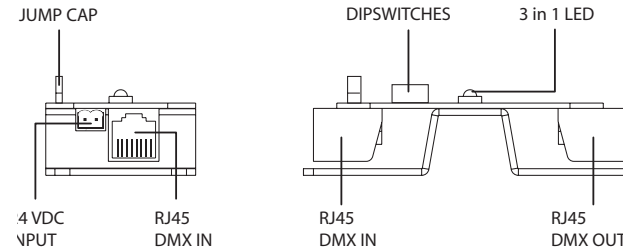

SAFETY INFORMATION

Warning! This product is for professional use only, not for domestic use. Read this manual before powering up or installing the CLS IRMA. Follow the instructions listed below and observe all warnings in this manual.

Protection from electric shock

- Disconnect the power supply from AC power before installing, dismantling or maintaining the product.
- Make sure all connectors are connected properly.
- Use only a source of AC power that complies with local building and electrical codes and has both overload and ground-fault protection.
- Do not expose the unit to rain or moisture.
- Refer all service to a qualified technician.

Protection from burns and fire

- Provide a clearance of at least 50 mm around the unit.
- Do not install the product near a heat source.
- Do not install the product in a corrosive, flammable or explosive area.
- Do not modify the product, or install other than genuine parts.
- Do not operate the product if the ambient temperature exceeds 40 °C.
- Do not stare into the LED, this can cause damage to the eyes.
- Operate in a well-ventilated area.

Installing the CLS IRMA has never been easier. The IRMA contains 4 mounting holes so no profile or mounting clips are necessary. Due to the RJ45 connector only a CAT5 cable is needed to connect 1 IRMA to another IRMA.

Function schema