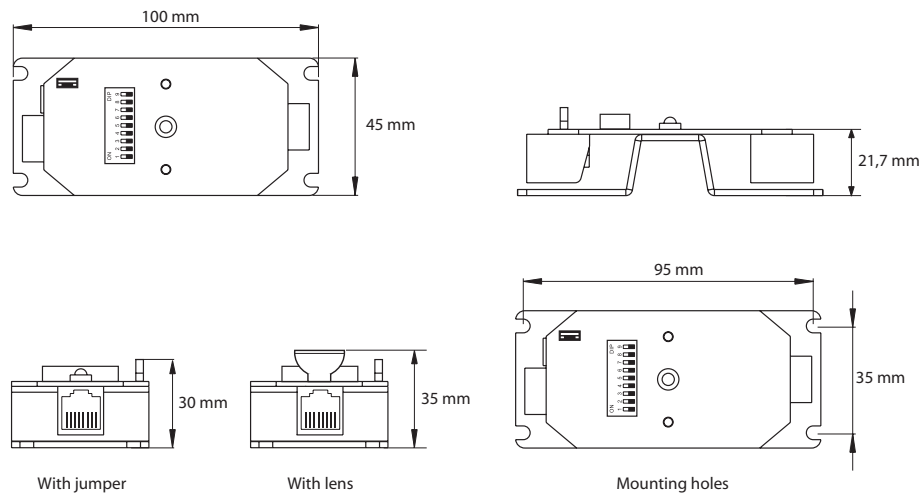

TECHNICAL SPECIFICATIONS

LEDs:	3 in 1 RGB
Available colours:	RGB
Lens:	20°, 40° and 120°
Power supply:	24 VDC
Power consumption:	Max. 6 Watt
Housing:	Aluminum
Signal cable connector:	RJ45
Measurements:	21,7 x 100 x 45 mm (hxwx d)
Weight:	56 gr
IP value:	IP20
Ambient temperature:	-10 °C till +40 °C

MEASUREMENTS

2016 CLS-LED BV. All rights reserved. Information subject to change without notice, CLS-LED BV and all affiliated companies disclaim liability for injury, damage direct or indirect loss, consequential or economic loss or any other loss occasioned by the use of, inability to use or reliance on the information contained in this manual. No part of this manual may be reproduced, in any form or by any means, without permission in writing from CLS-LED BV. Other legal information can be found in our General conditions, found on the back of your CLS-LED BV invoice, inside the CLS catalogue or on our website www.cls-led.com/General-Terms.pdf

LIST OF SYMBOLS

	Protection class One, two or three		IP value Ingress Protection classifies the degrees of protection provided against the intrusion of the product
	Application area Indoor or outdoor		Colour Available colours; Amber, blue, red or green
	Application area Floor, wall or ceiling		White colour temperature In different Kelvin values; Cold white, neutral white, warm white or extra warm white
	Swivel Fixture is horizontally rotatable, indicated in degrees		Colour changing RGB, RGB-W, RGB-A or AWB
	Swivel Fixture is vertically rotatable, indicated in degrees		Dynamic White Stepless control of white light
	Multiple connection Daisy chain connectivity		Curve Minimal bending curve in centimeters
	Installation depth In centimeters		Cutting length Indicated by the cutting marks
	Installation size In centimeters		LED pitch Pitch between the LEDs in millimeters
	Cable length Maximum cable attached to the fixture in centimeters		Power supply In VDC, VAC or milliAmpere
	Driver Inclusive or exclusive		Power consumption In VA or Watt
	Weight In grams/kilograms		Dimmable 1-10 Volt, Phase, individual, DMX dimmable or DALI
	Pressure Maximum pressure on the fixture in kg/cm²		Magno dimming Accurate dimming from 100 - 1% by using a magnet
	Lifespan Of the light source in hours		DMX input Fixture works on DMX512 protocol
	Lenses Available lenses, indicated in degrees		Combined product Compose your own fixture
	Warranty 3 or 5 years warranty on the product		Conformité Européenne CE marking for free marketability of industrial goods within the EU
	LEDs Kind of LED used in the fixture		Energy label
	Plug & play Easy connection using the SmartConnect system