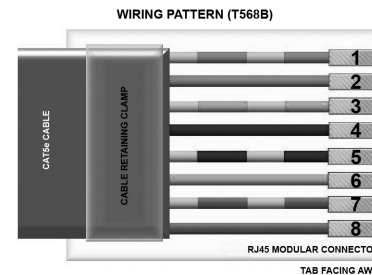

Wiring configuration

PIN	COLOUR	FUNCTION
1	Orange/white	PWR -
2	Orange	PWR +
3	Green/White	Not connected
4	Blue	DMX data -
5	Blue/White	DMX data +
6	Green	Not connected
7	Brown/White	PWR +
8	Brown	PWR - (DMX com)