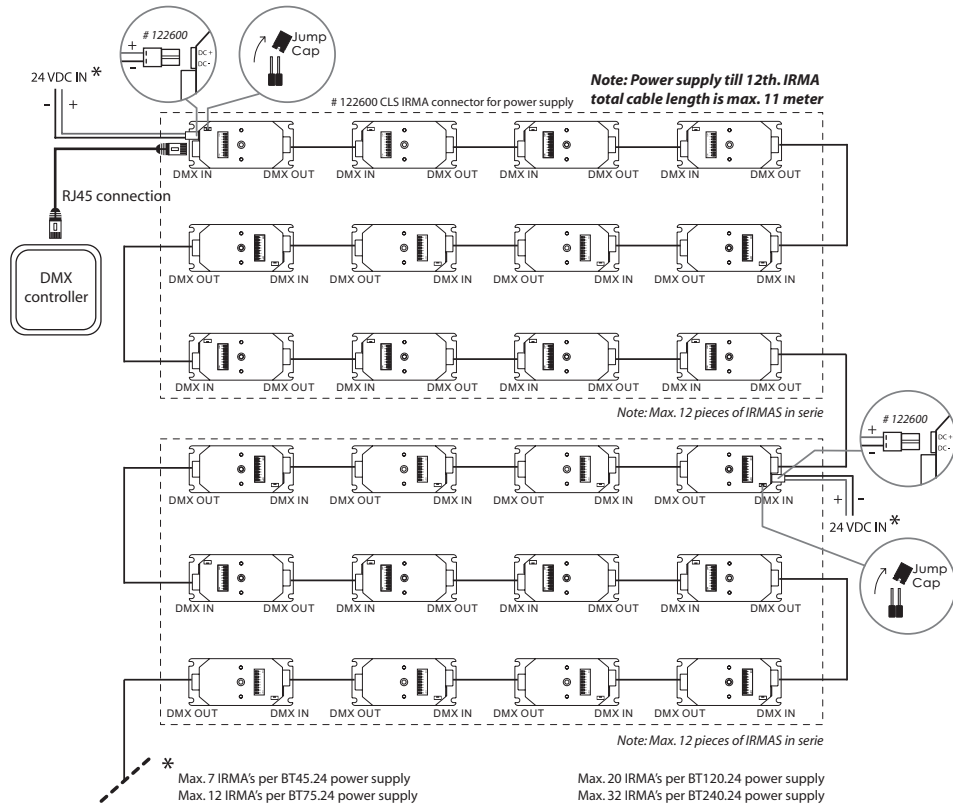

## Wiring configuration

PIN	COLOUR	FUNCTION
1	Orange/white	PWR -
2	Orange	PWR +
3	Green/White	Not connected
4	Blue	DMX data -
5	Blue/White	DMX data +
6	Green	Not connected
7	Brown/White	PWR +
8	Brown	PWR - (DMX com)

# WIRING DIAGRAM

# ADDRESS SETTING

**WARNING**

**ATTENTION!**

Please remove the 'jump cap' from the IRMA modules which are connected with the power supplies.

This connector is mandatory for each 1st. IRMA module and after each 12th. IRMA module. Max. cable length is 11 meter.