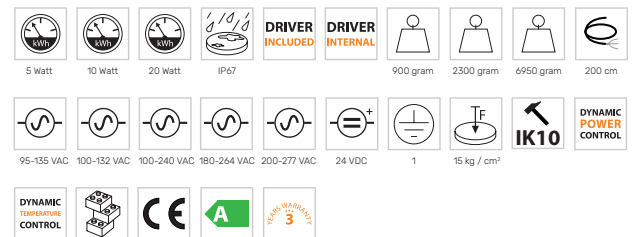

Overige specificaties