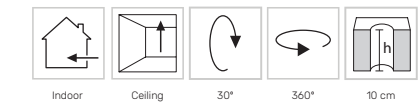

Optimal adjustability
Both horizontally and vertically adjustable.

Interchangeable optics
Lenses can be changed easily on the spot.
40° lens is fitted as standard.

Colour & colour temperatures

RGB

General specifications

Optics

Housing & finish

CRI
CRI>80

Control options

Mounting options

Luminous flux
Available on request