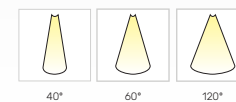

Luxo 3 RGB
7 Watt, RGB kleurwisselend inbouw armatuur.
CNC gefreesd massief aluminium behuizing voor optimale koeling van de LED.

Typische applicaties
Alle toepassingen waarbij men bij bepaalde gelegenheden de sfeer in ruimtes wil kunnen aanpassen of objecten van kleur wil laten veranderen.

Grote keuze in montage platen
Ronde, vierkante & meervoudige montage platen zijn verkrijgbaar.

Externe DMX driver
De Luxo 3 RGB dient aangesloten te worden met een 3- of 4 kanaals constant current DMX driver. U kunt hiervoor onder meer de CLS LDC-41 driver gebruiken.

Optimale verstelbaarheid
De lichtbron is zowel in horizontale- als verticale richting verstelbaar.

Verwisselbare optieken
Lenzen zijn snel en eenvoudig te verwisselen voor optimale afstelling.
Het armatuur is standaard voorzien van een 40° optiek.

Luxo 3 RGB
7 Watt, RGB colour changing downlighter.
CNC cut massive aluminium housing for optimal heat dissipation of the LED.

Typical applications
All applications where it is required to change the mood in a room or where one wants to change the colour of objects.

Large choice in mounting plates
Round, square and 2, 3 and 4-way mounting plates available.

External DMX driver
The Luxo 3 RGB needs to be connected with an external 3 or 4 channel constant current DMX driver, for instance the CLS LDC-41 driver.

Optimal adjustability
Both horizontally and vertically adjustable.

Interchangeable optics
Lenses can be changed easily on the spot.
40° lens is fitted as standard.

Colour & colour temperatures

RGB

General specifications

Optics

Housing & finish

CRI
CRI>80

Control options

Mounting options

Luminous flux
Available on request