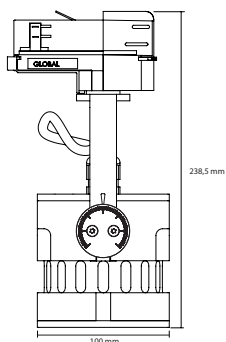

# Afmetingen REVO Track series

REVO Track / Magno

REVO Track DMX

Eutrac adapter

REVO Gallery