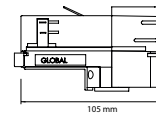

## Afmetingen REVO Compact Track series

Compact Track / Magno

Compact Track DMX

Global adapter

Compact Gallery