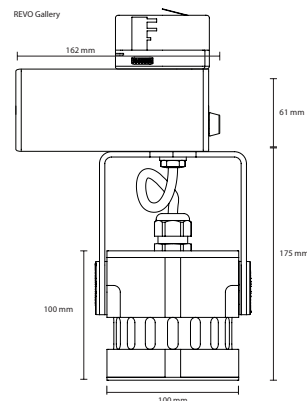

# Afmetingen REVO Track series

REVO Track / Magno

REVO Track DMX

Eutrac adapter

REVO Gallery